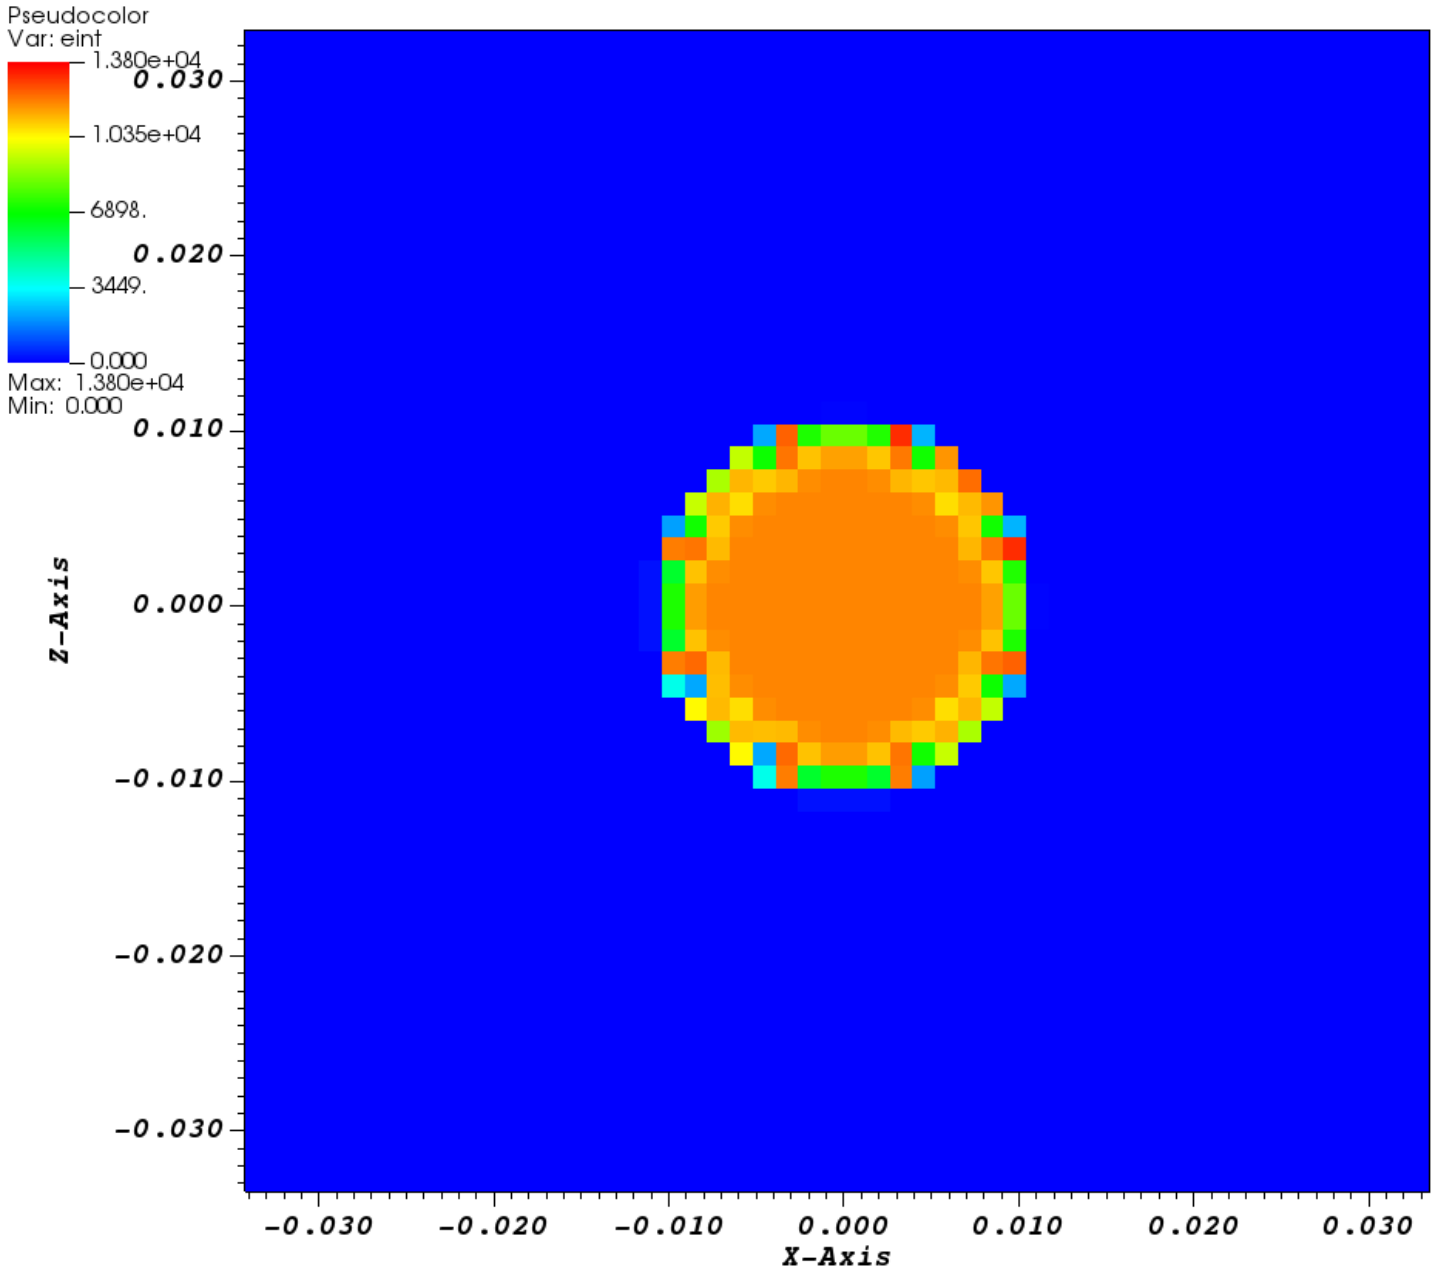

DB: sb_hdf5_chk_0016
Cycle: 17 Time: 1.57785e-05

user: maksim
Fri Feb 12 09:18:58 2021