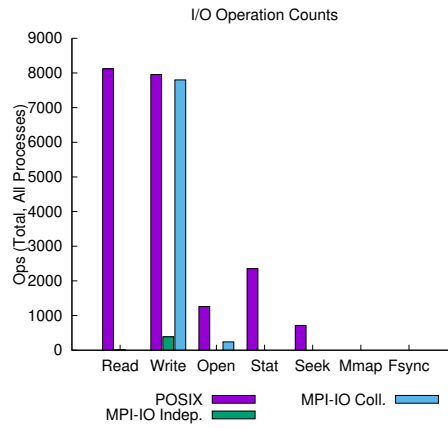

jobid: 2069359	uid: 2631	nprocs: 40	runtime: 46.6020 seconds
----------------	-----------	------------	--------------------------

I/O performance *estimate* (at the MPI-IO layer): transferred **76.8 MiB** at **7.66 MiB/s**

Most Common Access Sizes
(POSIX or MPI-IO)

	access size	count
POSIX	8192	3744
	6144	2200
	2048	1130
	4096	1026
MPI-IO ‡	2048	1130
	6144	1100
	4096	1026
	8192	572

File Count Summary
(estimated by POSIX I/O access offsets)

type	number of files	avg. size	max size
total opened	18	1.8MiB	12MiB
read-only files	3	119KiB	190KiB
write-only files	14	1.5MiB	12MiB
read/write files	1	9.9MiB	9.9MiB
created files	15	2.1MiB	12MiB

‡ NOTE: MPI-IO accesses are given in terms of aggregate datatype size.

Average I/O per process (POSIX and STDIO)

	Cumulative time spent in I/O functions (seconds)	Amount of I/O (MiB)
Independent reads	2.825e-06	0.000180554389953613
Independent writes	0.0016755	0.00608646869659424
Independent metadata	0.0258571	N/A
Shared reads	0.4540127	0.948965263366699
Shared writes	1.92174025	0.966001892089844
Shared metadata	0.0397419	N/A