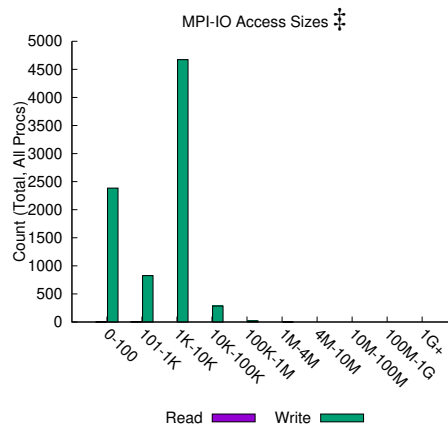

Most Common Access Sizes
(POSIX or MPI-IO)

	access size	count
POSIX	8192	3744
	6144	2200
	2048	1130
	4096	1026
MPI-IO ‡	2048	1130
	6144	1100
	4096	1026
	8192	572

File Count Summary
(estimated by POSIX I/O access offsets)

type	number of files	avg. size	max size
total opened	18	1.8MiB	12MiB
read-only files	3	119KiB	190KiB
write-only files	14	1.5MiB	12MiB
read/write files	1	9.9MiB	9.9MiB
created files	15	2.1MiB	12MiB

‡ NOTE: MPI-IO accesses are given in terms of aggregate datatype size.