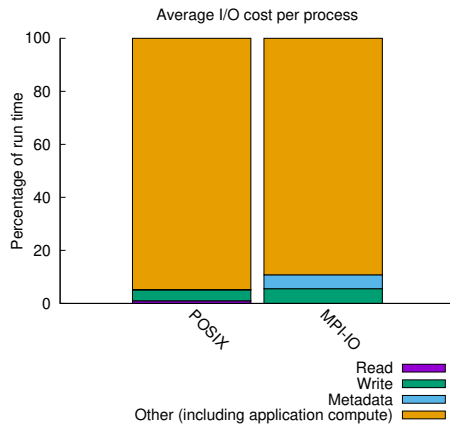

jobid: 2069359	uid: 2631	nprocs: 40	runtime: 46.6020 seconds
----------------	-----------	------------	--------------------------

I/O performance *estimate* (at the MPI-IO layer): transferred **76.8 MiB** at **7.66 MiB/s**