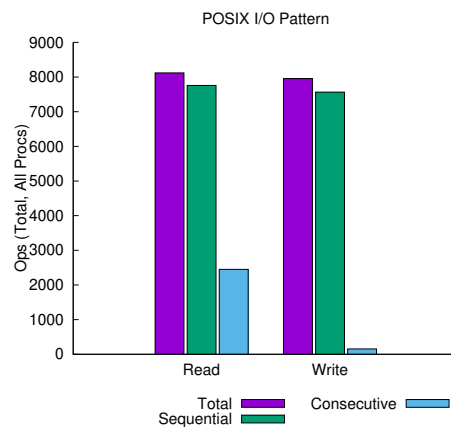

Average I/O per process (POSIX and STDIO)

	Cumulative time spent in I/O functions (seconds)	Amount of I/O (MiB)
Independent reads	2.825e-06	0.000180554389953613
Independent writes	0.0016755	0.00608646869659424
Independent metadata	0.0258571	N/A
Shared reads	0.4540127	0.948965263366699
Shared writes	1.92174025	0.966001892089844
Shared metadata	0.0397419	N/A

Data Transfer Per Filesystem (POSIX and STDIO)

File System	Write		Read	
	MiB	Ratio	MiB	Ratio
/lustre	38.88353	1.00000	37.96583	1.00000

sequential: An I/O op issued at an offset greater than where the previous I/O op ended.
consecutive: An I/O op issued at the offset immediately following the end of the previous I/O op.