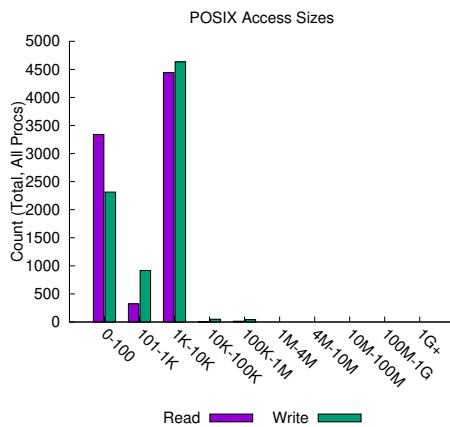

Most Common Access Sizes
(POSIX or MPI-IO)

	access size	count
POSIX	8192	3744
	6144	2200
	2048	1130
	4096	1026
MPI-IO ‡	2048	1130
	6144	1100
	4096	1026
	8192	572

File Count Summary
(estimated by POSIX I/O access offsets)